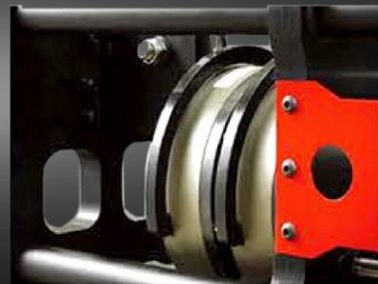

Mechanical Features

- Dimensions: W 14.8in x L 70.9in x H 14.8in (W 375mm x L 1800mm x H 375mm)
- Safe Working Load: 551lbs (250 kg and above on request)
- Variable Speed: 0-1.5m/s or 0-4.9ft/s (up to 3m/s or 9.8ft/s on request)
- Standard Travel: 66 ft/20m (and above on request)
- Drum Diameter: 6in /156mm and above on customization
- Steel Wire Rope: 3-7mm (synthetic rope and other SWR sizes on request)
- Brake Coil: 220/380VAC-99/170VDC, customizable on request
- Self-Weight: 661 lbs /300 kg